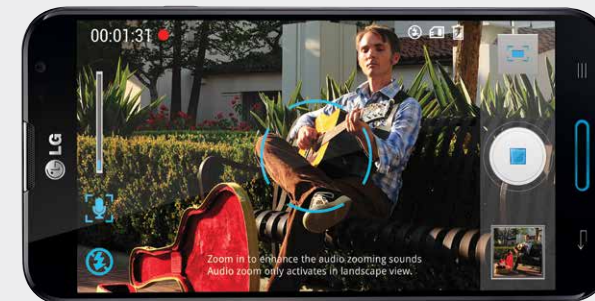

* AT&T's 4G LTE Network not available everywhere.

Make Indescribable, Describable

When there are no words, there is the 13 MP Full HD camera. With advanced optics and features, faster shutter speeds, intuitive adjustments, and voice commands, capture your life story in all its glory – giving frame-worthy moments a chance to shine again on-screen.

Time Catch Shot™ allows you to take multiple pictures at once and save your favorite(s).

A Well-Rounded View

VR Panorama dismisses the average-view picture and whirls around for expansive-view dimensions, capturing entire horizontal and vertical environments for a virtual 360°-like scene like nothing you've seen before.

- 13 MP Full HD Rear & 2.1 MP Full HD Front Cameras
- 360° Virtual Scenes with VR Panorama*
- Intelligent Auto for Instant Adjustments
- Time Catch Shot

* Available on rear-facing camera or camcorder only.

Take It Over the Top

Sometimes, life feels like a reality show – and with Optimus G Pro, yours could be a number-one hit. Dual Recording adds drama to any video by activating the front and rear video cameras simultaneously, capturing the subject you're recording, as well your reaction—whether intentional or entirely spontaneous.